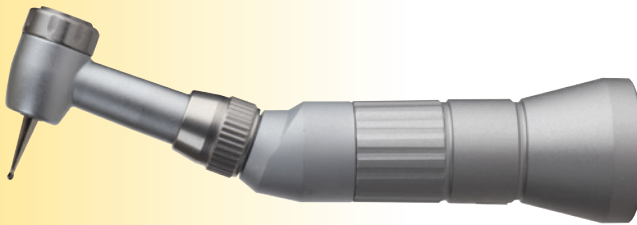

**NEW PRODUCTS!**

**PUSH-BUTTON BALL-BEARING FOR FRICTION GRIP BUR**

**HEAD ATTACHMENT**

**EH-30FGP** (14-teeth)  
**EHN-30FGP** (12-teeth)

**3 Month Warranty**

**CONTRA ANGLE HANDPIECE**

E-Type  
**EC-30FGP** (14-teeth)  
**ECN-30FGP** (12-teeth)

Star-Titan Type  
**STUNH-30FGP**

Midwest Type  
**MWC-30FGP**

**Head: 3 Month Warranty**  
**Sheath: 6 Month Warranty**